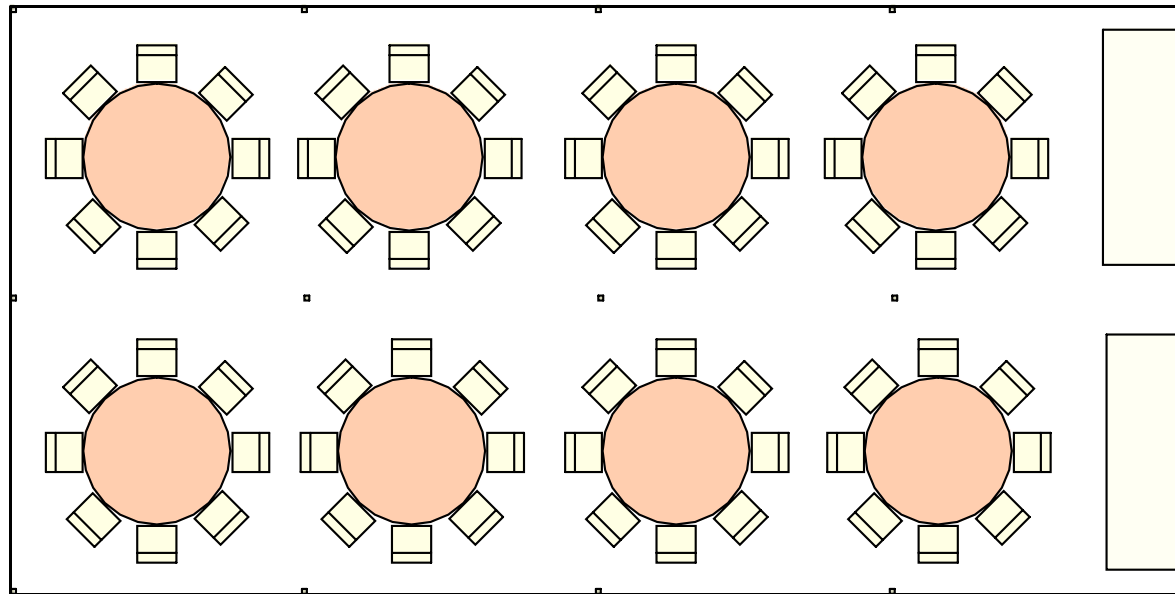

20' x 40' Pole Tent with seating for 64 guests

Feet